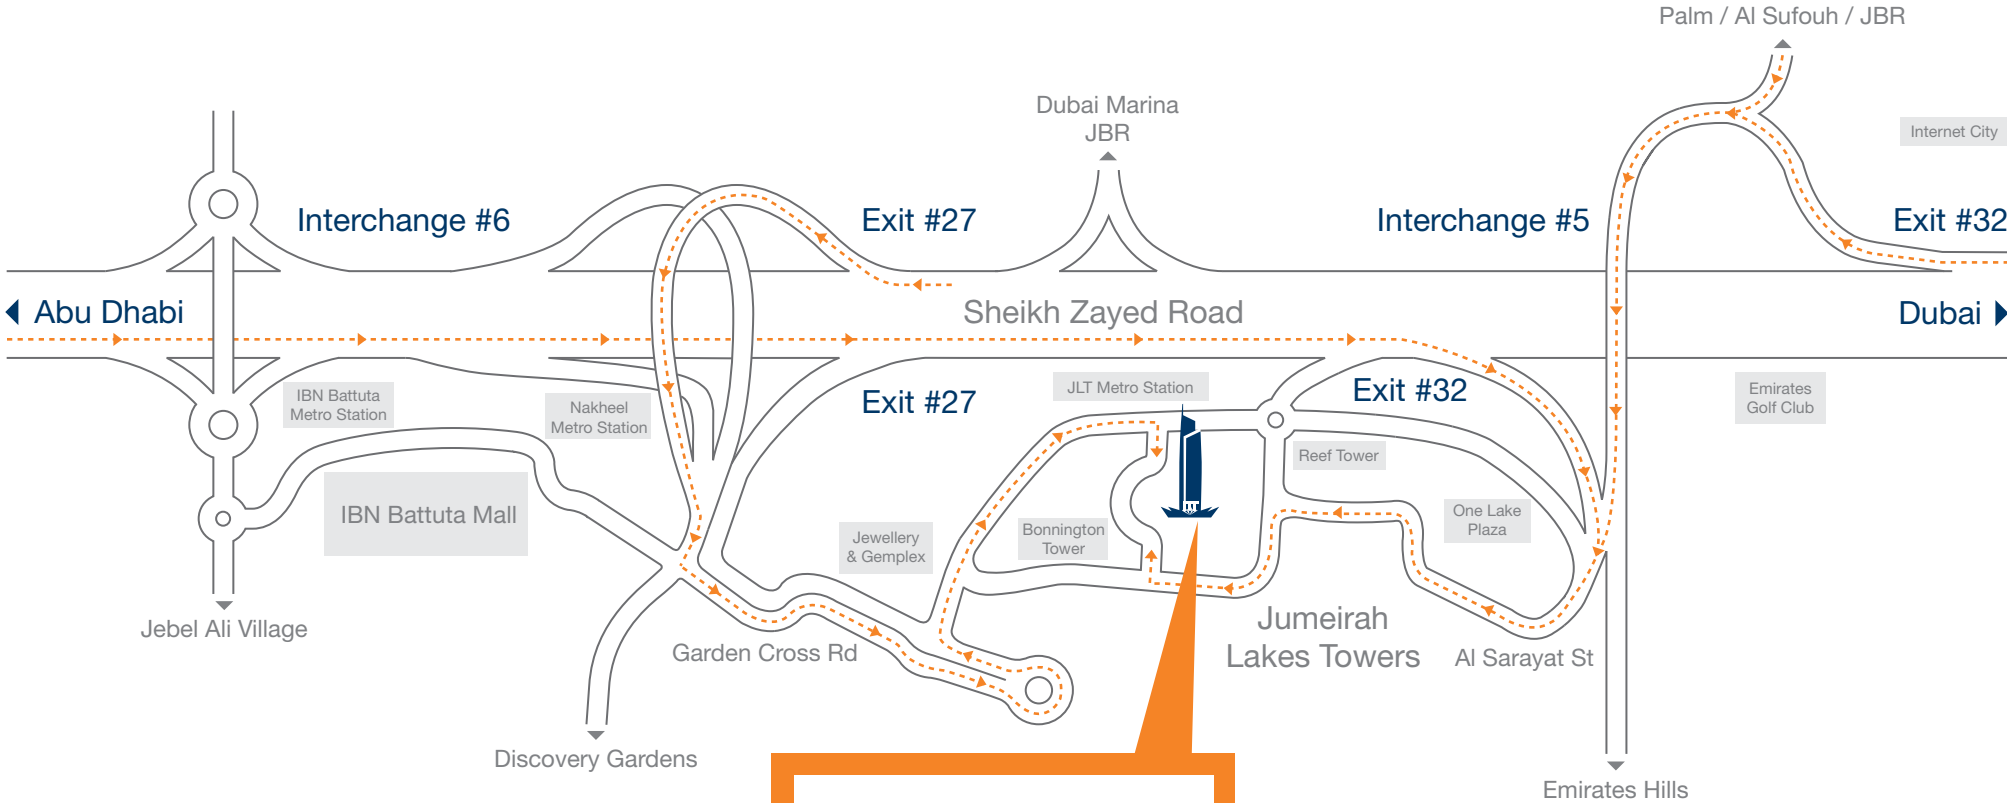

Location Map

TOPAZ
ENERGY AND MARINE

Level 58
Almas Tower
Jumeirah Lakes Towers